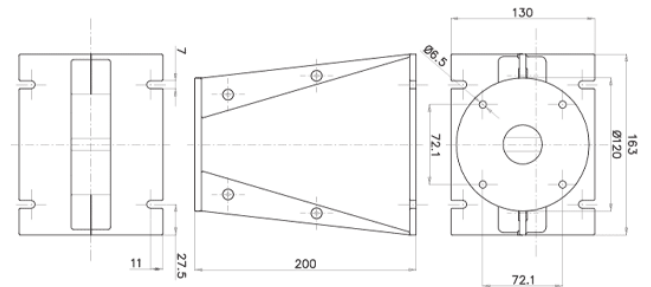

NOTES:

Sold only in combination with a FaitalPRO 1.4" HF Driver

(1) 4 π sr acoustic loading

(2) Average value in frequency range: 1-16 KHz