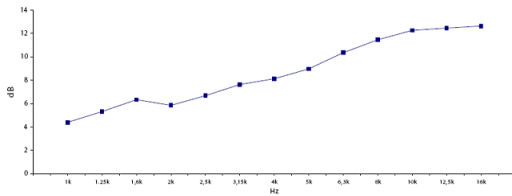

### NOTES:

Sold only in combination with a FaitalPRO 1.4" HF Driver

(1) 4 π sr acoustic loading

(2) Average value in frequency range: 1-16 KHz

DIRECTIVITY INDEX

BEAMWIDTH

HORIZONTAL BEAMWIDTH

VERTICAL BEAMWIDTH

HORIZONTAL POLAR PATTERN

VERTICAL POLAR PATTERN