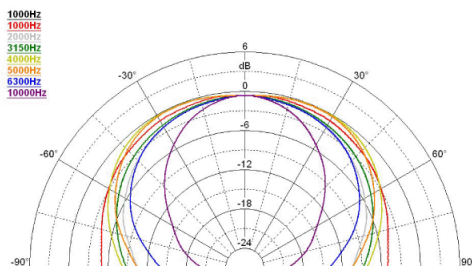

### NOTES:

Sold only in combination with a FaitalPRO 1.4" HF Driver

(1) 4 π sr acoustic loading

(2) Average value in frequency range: 1-16 KHz

DIRECTIVITY INDEX

BEAMWIDTH

HORIZONTAL BEAMWIDTH

VERTICAL BEAMWIDTH

HORIZONTAL POLAR PATTERN

VERTICAL POLAR PATTERN