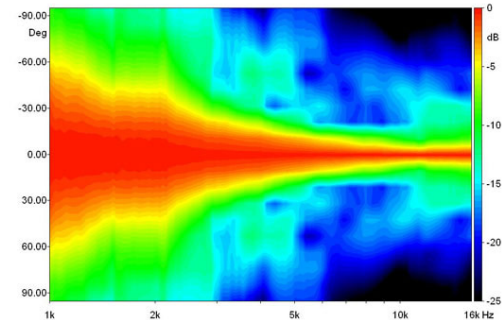

### NOTES:

Sold only in combination with a FaitalPRO 1.4" HF Driver

(1) 4 π sr acoustic loading

(2) Average value in frequency range: 1-16 KHz

DIRECTIVITY INDEX

BEAMWIDTH

HORIZONTAL BEAMWIDTH

VERTICAL BEAMWIDTH

HORIZONTAL POLAR PATTERN

VERTICAL POLAR PATTERN