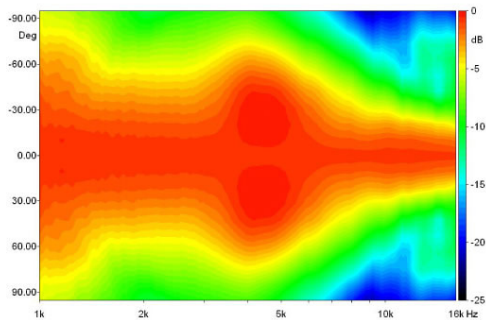

### NOTES:

Sold only in combination with a FaitalPRO 1.4" HF Driver

(1) 4 π sr acoustic loading

(2) Average value in frequency range: 1-16 KHz

DIRECTIVITY INDEX

BEAMWIDTH

HORIZONTAL BEAMWIDTH

VERTICAL BEAMWIDTH

HORIZONTAL POLAR PATTERN

VERTICAL POLAR PATTERN